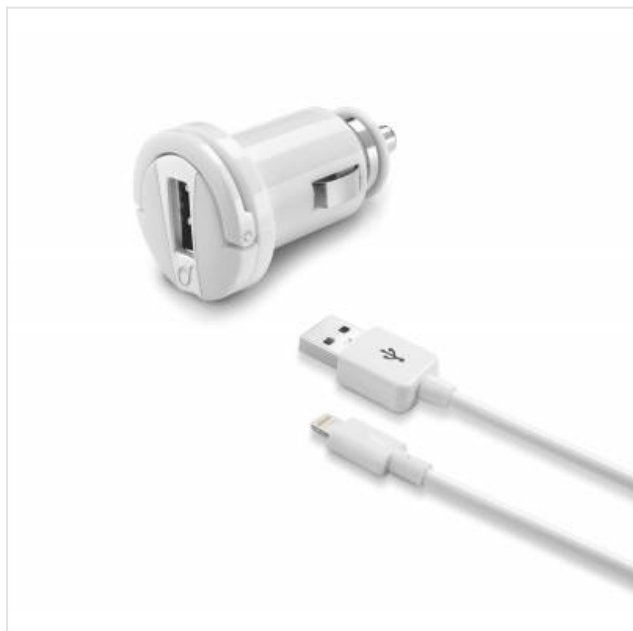

Autolader kit 10W/2A lightning Apple wit Cellularline

Categorie:

Merk: Cellularline

Model: CBRUSBMFIIPH2AW

8 0 1 8 0 8 0 2 2 6 4 7 2

8 018080 226472 >

34,99€

OMSCHRIJVING

Autolader kit, 10W/2A lightning Apple, wit

USB CAR CHARGER KIT ULTRA

In-car battery charger with USB cable

Charging kit composed of 2 A micro-car charger + USB cable. The compact size helps optimise space and keep your car's passenger compartment tidy. Available in two versions. MFI version: charges all iPhones and iPads with lightning connector; the iPhone 6 and iPhone 6 Plus recharge up to 30% faster than with the charger supplied with the phone; the removable cable also provides data sync functionality, as well as allowing charging from a PC. Micro USB version: charges even the most power-hungry devices, such as Phablets and Tablets, at maximum speed

Features

- FAST CHARGE: Recharge to the maximum possible speed, also for more powerful devices
- Automatic adapter for car cigarette lighter sockets 12/24 V (car/lorry)

Bovenstaande informatie is uitsluitend informatief/indicatief en aan wijziging onderhevig