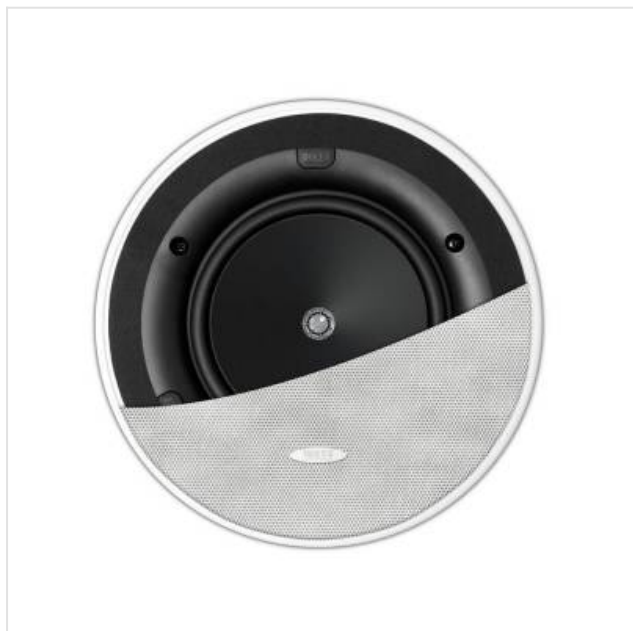

Ci160.2CR Round / 160 mm (per stuk) KEF

Categorie: Luidspreker

Merk: KEF

Model: SP3937AA

0 6 3 7 2 0 3 2 1 5 4 8 3

0 637203 215483 >

240,00€

OMSCHRIJVING

KEF's patented Uni-Q driver array

Ci160.2CR in-ceiling speaker features allows sound to disperse more evenly throughout the room. The extremely shallow mounting depth allows you to install the Ci160.2CR where other speakers in its class won't fit.

Ci160.2CR

Ci-C Series offers an ideal introduction to the world of custom installation speakers. Featuring KEF's sophisticated 'sit anywhere' Uni-Q driver array, which places the tweeter in the acoustic centre of the bass/midrange cone, this allows both the tweeter and woofer to act as a single point source that disperses the sound widely and evenly throughout the room.

Weather resistant treatment protects the speakers from moisture and UV light. Ultra-Thin Bezels that are barely visible at the edge of exceptionally flat grilles mean the C Series fits unobtrusively into your home.