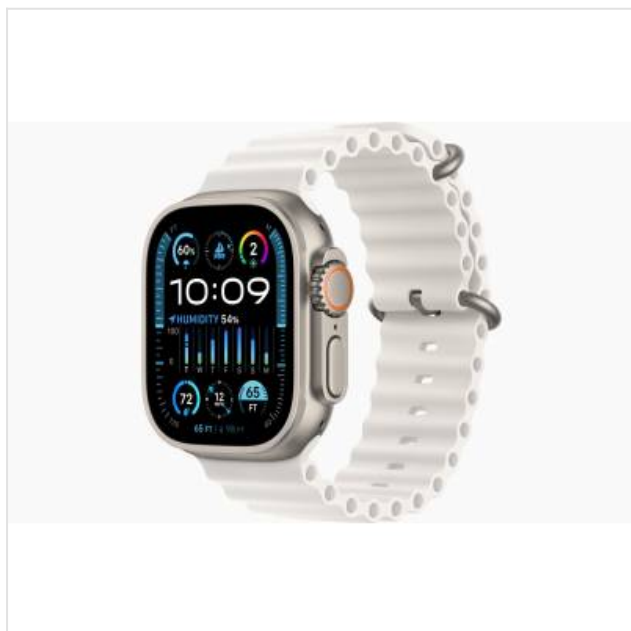

## Apple Watch Ultra 2 GPS + Cellular, 49mm Titanium Case with White Ocean Band Apple

Categorie:

Merk: Apple

Model: MREJ3NF/A

0 1 9 4 2 5 3 8 2 6 8 3 5

899,99€